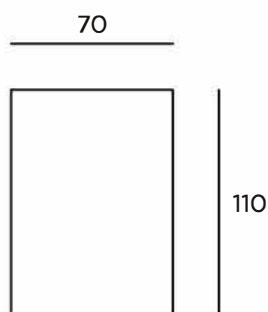

□ BELO_GI_70/110 SUSPENDED

ARCHILIGHT

INSTALLATION

Suspended version

CONNECTION

Non dimmable luminaires are delivered with 3-pole terminal block
Luminaires for dimming are delivered with 5-pole terminal block

MATERIAL

The body of the luminaire is curved extruded aluminium, powder coated finish

LIGHT SOURCE

LED Tridonic or TCI, min. 150Lm/W, 3000K or 4000K

DIFFUSER

PMMA OPAL
PRISMATIC

LIGHT DISTRIBUTION

Direct symmetrical
Direct symmetrical / passive indirect symmetrical, see page 223

DIRECT/ INDIRECT CODE	Ø (mm)	W	Lm from 3000K/4000K
SBS/110/GI700	700	29	4690/4970
SBS/110/GI900	900	37	6030/6390
SBS/110/GI1220	1200	50	8040/8520
SBS/110/GI1500	1500	66	10720/11360
SBS/110/GI2000	2000	82	13400/14200
SBS/110/GI3000	3000	132	21440/22720
SBS/110/GI4000	4000	164	26800/28400
SBS/110/GI5000	5000	230	37520/39760
SBS/110/GI6000	6000	263	42880/45400