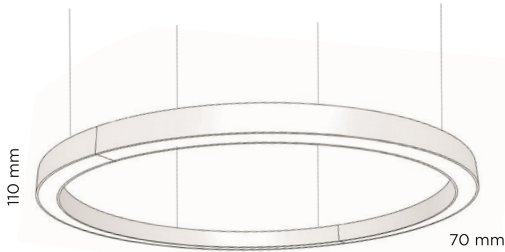

700 mm
900 mm
1200 mm
1500 mm
2000 mm
3000 mm
4000 mm
5000 mm
6000 mm

COLOR TEMPERATURE

3000K /3K
4000K /4K

OPTIC

PMMA OPAL /--
PRISMATIC /P