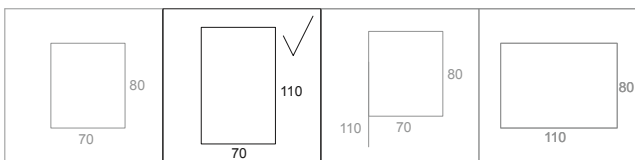

COLOR TEMPERATURE

3000K /3K
4000K /4K

OPTIC

PMMA OPAL /--
PRISMATIC /P

DIMMABLE OPTIONS

DALI, TOUCHDIM /DALI
WIRELESS /WRS

Delivered incl. 2 m self-locking suspensions

DIRECT CODE	Ø (mm)	W	Lm from 3000K/4000K
SBS/110/GI700	700	29	4690/4970
SBS/110/GI900	900	37	6030/6390
SBS/110/GI1220	1200	50	8040/8520
SBS/110/GI1500	1500	66	10720/11360
SBS/110/GI2000	2000	82	13400/14200
SBS/110/GI3000	3000	132	21440/22720
SBS/110/GI4000	4000	164	26800/28400
SBS/110/GI5000	5000	230	37520/39760
SBS/110/GI6000	6000	263	42880/45400