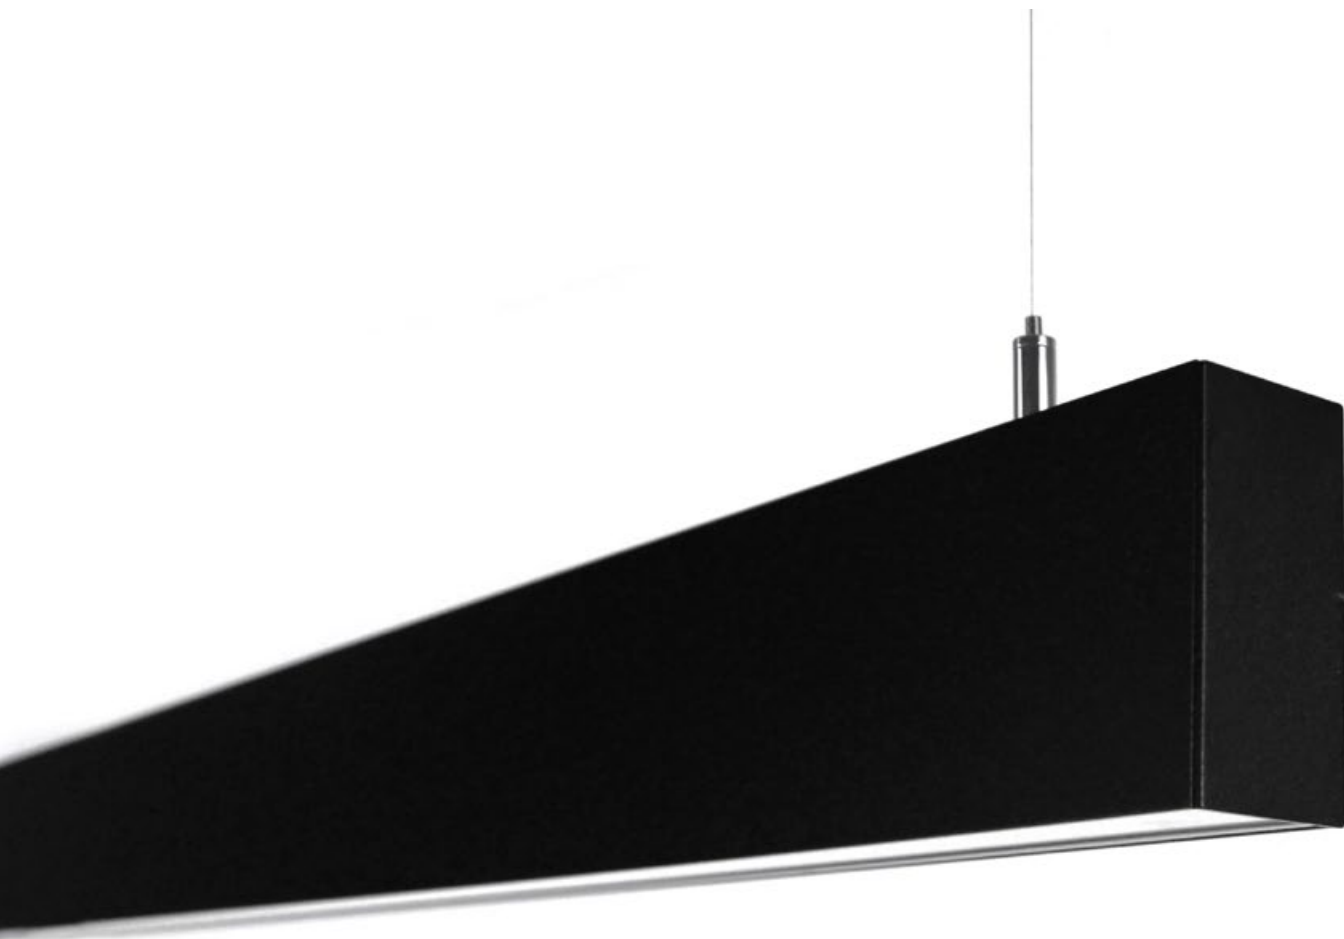

□ BELO_LO_37/80 SUSPENDED

ARCHILIGHT

37

80

INSTALLATION

Suspended version

CONNECTION

Non dimmable luminaires are delivered with 3-pole terminal block
Luminaires for dimming are delivered with 5-pole terminal block

MATERIAL

The body of the luminaire is curved extruded aluminium, powder coated finish

LIGHT SOURCE

LED 3000K or 4000K

DIFFUSER

PMMA OPAL
PRISMATIC

LIGHT DISTRIBUTION

Direct symmetrical