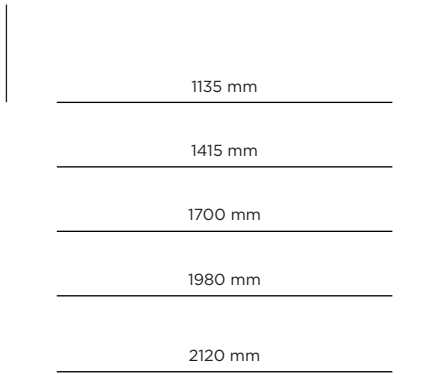

DIRECT CODE	Ø (mm)	W	Lm (light source) 3000K/4000K
SBS/37/LO1135	1135	32	4720/4560
SBS/37/LO1415	1415	40	5900/5700
SBS/37/LO1700	1700	48	7080/6840
SBS/37/LO1980	1980	56	8260/7980
SBS/37/LO2120	2120	60	8850/8550

COLORS

	WHITE	/WH
	BLACK	/BL
	SILVER	/SI
	ANTRACIT	/AT
	GOLD	/GL
	BRONZE	/BR

COLOR TEMPERATURE

3000K /3K
4000K /4K

OPTIC

PMMA OPAL /--
PRISMATIC /P

DIMMABLE OPTIONS

DALI, TOUCHDIM /DALI
WIRELESS /WRS

ACCESSORIES

SPPKBS3075 (3X0,75)
SPPKBS5075 (5X0,75)
TRANSPARENT CABLE 2 METRES
WITH CEILING BOX

Delivered incl. 2m self locking suspensions