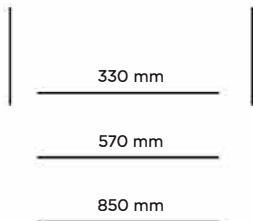

80

DIRECT CODE	(mm)	W	Lm from 3000K/4000K
SBC/80/BE/SQ/330	330x330x50	8	1340/1400
SBC/80/BE/SQ/570	570x570x50	32	5360/5600
SBC/80/BE/SQ/850	850x850x50	72	11160/12600

DIRECT/INDIRECT CODE	(mm)	W	Lm from 3000K/4000K
CODE	330x330x50	8	1340/1400
SBC/80/BE/SQ/570/DI	570x570x50	32	5360/5600
SBC/80/BE/SQ/850/DI	850x850x50	72	11160/12600

COLOR TEMPERATURE

3000K	/3K
4000K	/4K

OPTIC

PMMA OPAL	/--
PRISMATIC	/P

DIMMABLE OPTIONS

DALI, TOUCHDIM	/DALI
WIRELESS	/WRS

COLORS

	WHITE	/WH
	BLACK	/BL
	SILVER	/SI
	ANTRACIT	/AT
	GOLD	/GL
	BRONZE	/BR