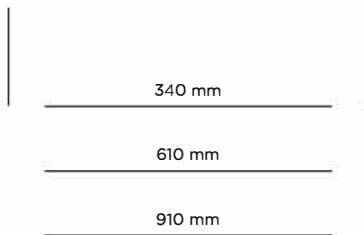

□ BELO_BE_SQ_80 RECESSED

| DIRECT CODE | (mm) | W | Lm from 3000K/4000K |
|---------------|------------|----|---------------------|
| SBV/BE/SQ/330 | 340x340x90 | 8 | 1340/1400 |
| SBV/BE/SQ/600 | 610x610x90 | 32 | 5360/5600 |
| SBV/BE/SQ/900 | 910x910x90 | 72 | 11160/12600 |

INSTALLATION

Recessed version

CONNECTION

Non dimmable luminaires are delivered with 3-pole terminal block Luminaires for dimming are delivered with 5-pole terminal block

MATERIAL

The body of the luminaire is curved extruded aluminium, powder coated finish