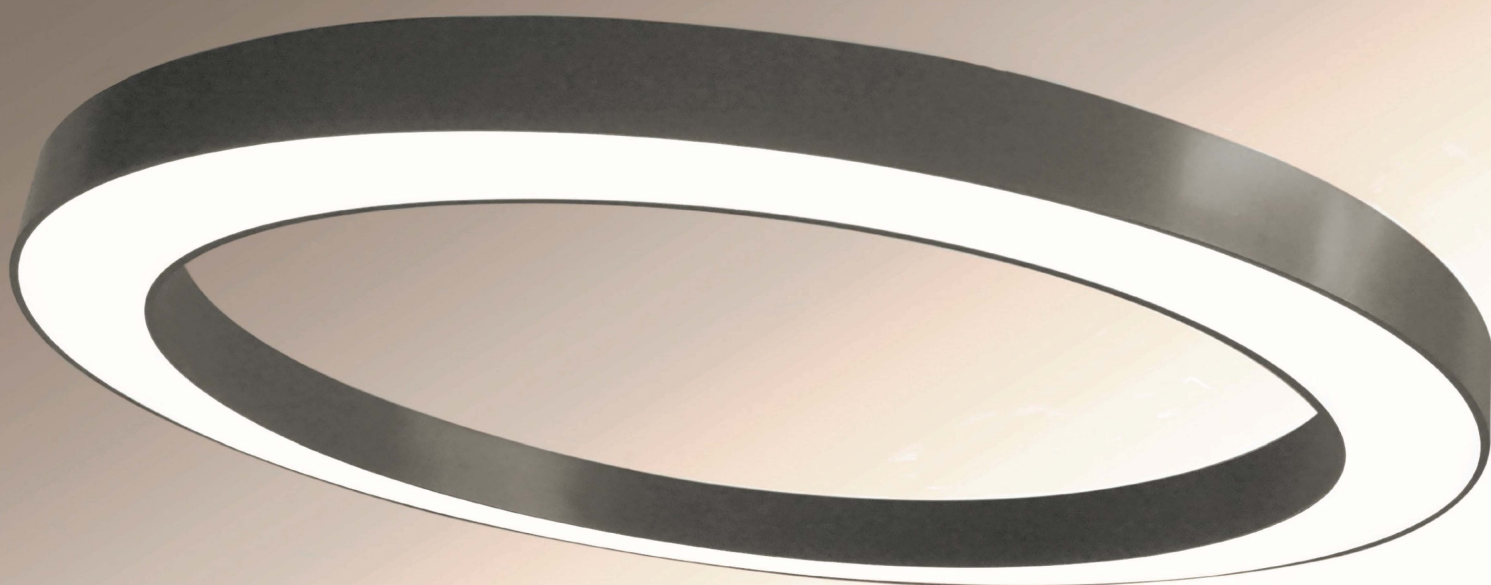

□ BELO_GI_110/80 CEILING

ARCHILIGHT

DIRECT CODE	Ø (mm)	W	Lm from 3000K/4000K
SBC/GI455	455	17	2680/2840
SBC/GI665	665	26	4020/4260
SBC/GI950	950	37	6030/6390
SBC/GI1200	1200	50	8040/8520

INSTALLATION

Ceiling version

CONNECTION

Non dimmable luminaires are delivered with 3-pole terminal block
Luminaires for dimming are delivered with 5-pole terminal block

MATERIAL

The body of the luminaire is curved extruded aluminium, powder coated finish

LIGHT SOURCE

LED Tridonic or TCI, min. 150Lm/W, 3000K or 4000K

DIFFUSER

PMMA OPAL
PRISMATIC

LIGHT DISTRIBUTION

Direct symmetrical

EMERGENCY LIGHTING

A unit with integrated emergency is an option

COLORS

	WHITE	/WH
	BLACK	/BL
	SILVER	/SI
	ANTRACIT	/AT
	GOLD	/GL
	BRONZE	/BR