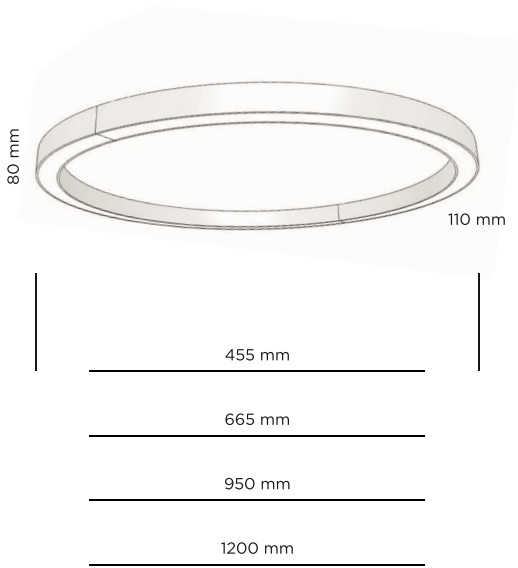

□ BELO_GI_110/80 CEILING

ARCHILIGHT

DIRECT CODE	Ø (mm)	W	Lm from 3000K/4000K
SBC/GI455	455	17	2680/2840
SBC/GI665	665	26	4020/4260
SBC/GI950	950	37	6030/6390
SBC/GI1200	1200	50	8040/8520

INSTALLATION

Ceiling version

CONNECTION

Non dimmable luminaires are delivered with 3-pole terminal block
Luminaires for dimming are delivered with 5-pole terminal block

MATERIAL

The body of the luminaire is curved extruded aluminium, powder coated finish

LIGHT SOURCE

LED Tridonic or TCI, min. 150Lm/W, 3000K or 4000K

DIFFUSER

PMMA OPAL
PRISMATIC

LIGHT DISTRIBUTION

Direct symmetrical

EMERGENCY LIGHTING

A unit with integrated emergency is an option