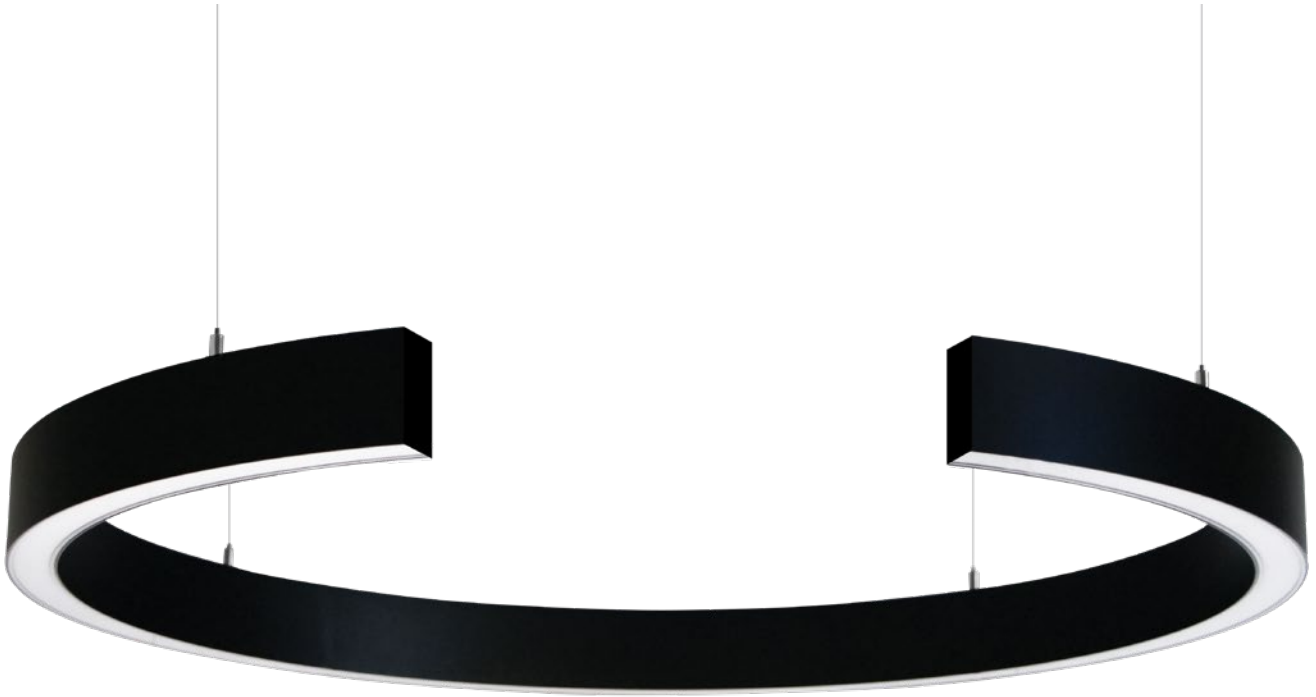

# □ BELO\_GI\_37C/80 SUSPENDED

ARCHILIGHT

37

80

## CONNECTION

Non dimmable luminaires are delivered with 3-pole terminal block  
Luminaires for dimming are delivered with 5-pole terminal block

## MATERIAL

The body of the luminaire is curved extruded aluminium, powder coated finish