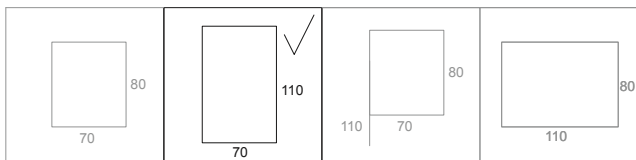

COLOR TEMPERATURE

3000K /3K
4000K /4K

OPTIC

PMMA OPAL /--
PRISMATIC /P

DIMMABLE OPTIONS

DALI, TOUCHDIM /DALI
WIRELESS /WRS

COLORS

	WHITE	/WH
	BLACK	/BL
	SILVER	/SI
	ANTRACIT	/AT
	GOLD	/GL
	BRONZE	/BR