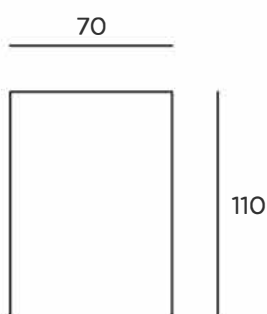

□ BELO_GI_70/110 CEILING

ARCHILIGHT

INSTALLATION

Ceiling version

CONNECTION

Non dimmable luminaires are delivered with 3-pole terminal block
Luminaires for dimming are delivered with 5-pole terminal block

MATERIAL

The body of the luminaire is curved extruded aluminium, powder coated finish

LIGHT SOURCE

LED Tridonic or TCI, min. 150Lm/W, 3000K or 4000K

DIFFUSER

PMMA OPAL
PRISMATIC

LIGHT DISTRIBUTION

Direct symmetrical