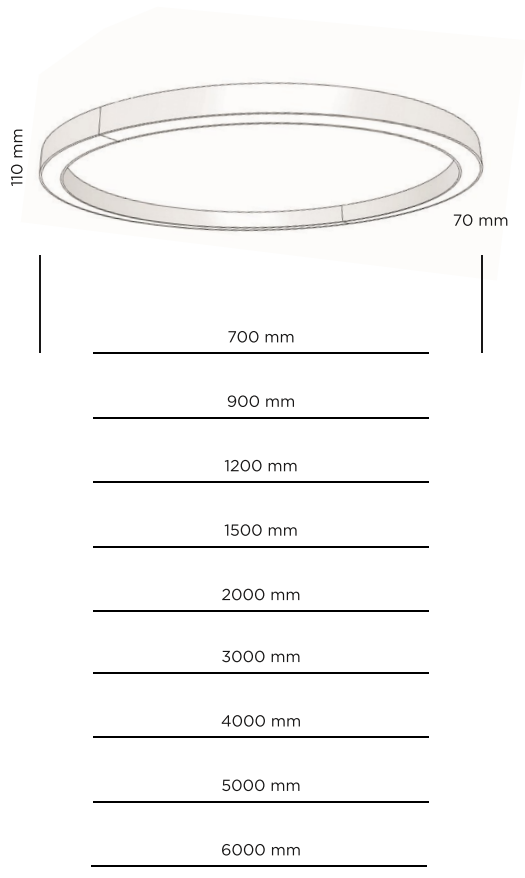

DIRECT CODE	Ø (mm)	W	Lm from 3000K/4000K
SBC/110/GI700	700	29	4690/4970
SBC/110/GI900	900	37	6030/6390
SBC/110/GI1220	1200	50	8040/8520
SBC/110/GI1500	1500	66	10720/11360
SBC/110/GI2000	2000	82	13400/14200
SBC/110/GI3000	3000	132	21440/22720
SBC/110/GI4000	4000	164	26800/28400
SBC/110/GI5000	5000	230	37520/39760
SBC/110/GI6000	6000	263	42880/45400

COLOR TEMPERATURE

3000K /3K
4000K /4K

OPTIC

PMMA OPAL /--
PRISMATIC /P