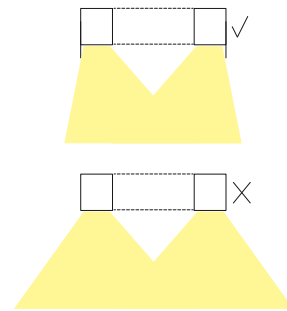

DIRECT CODE	Ø (mm)	W	Lm from 3000K/4000K
SBC/110L/GI700	700	29	4690/4970
SBC/110L/GI900	900	37	6030/6390
SBC/110L/GI1200	1200	50	8040/8520
SBC/110L/GI1500	1500	66	10720/11360

COLOR TEMPERATURE

3000K /3K
4000K /4K

OPTIC

PMMA OPAL /--
PRISMATIC /P

DIMMABLE OPTIONS

DALI, TOUCHDIM /DALI
WIRELESS /WRS

COLORS

	WHITE	/WH
	BLACK	/BL
	SILVER	/SI
	ANTRACIT	/AT
	GOLD	/GL
	BRONZE	/BR