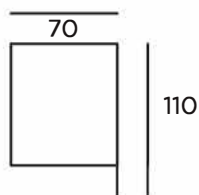

ARCHILIGHT