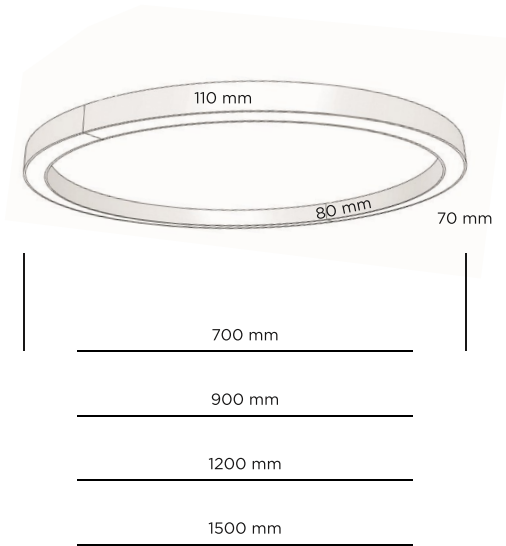

DIRECT CODE	Ø (mm)	W	Lm from 3000K/4000K
SBC/110L/GI700	700	29	4690/4970
SBC/110L/GI900	900	37	6030/6390
SBC/110L/GI1200	1200	50	8040/8520
SBC/110L/GI1500	1500	66	10720/11360

COLOR TEMPERATURE

3000K /3K
4000K /4K

OPTIC

PMMA OPAL /--
PRISMATIC /P

DIMMABLE OPTIONS

DALI, TOUCHDIM /DALI
WIRELESS /WRS

COLORS

	WHITE	/WH
	BLACK	/BL
	SILVER	/SI
	ANTRACIT	/AT
	GOLD	/GL
	BRONZE	/BR