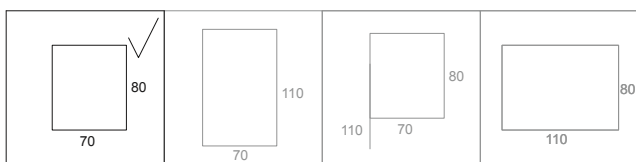

COLORS

	WHITE	/WH
	BLACK	/BL
	SILVER	/SI
	ANTRACIT	/AT
	GOLD	/GL
	BRONZE	/BR

Delivered incl. 2 m self-locking suspensions