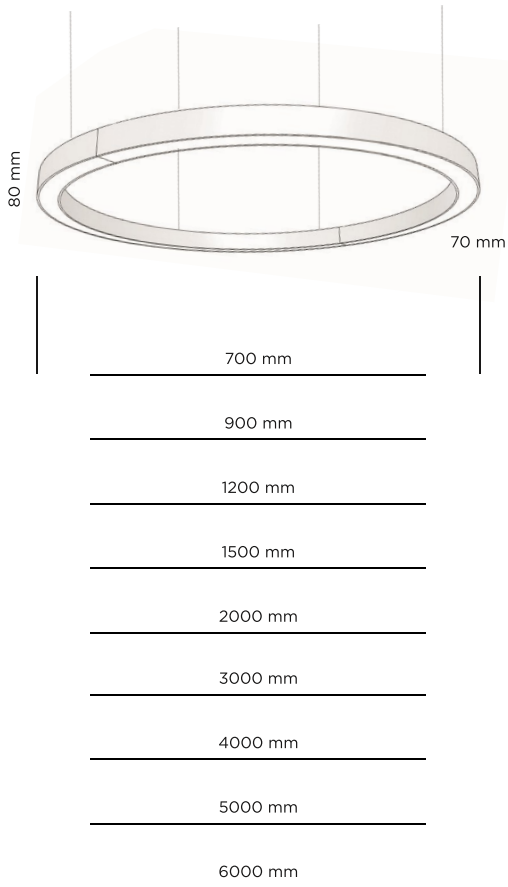

DIRECT CODE	Ø (mm)	W	Lm from 3000K/4000K
SBS/GI700	700	29	4690/4970
SBS/GI900	900	37	6030/6390
SBS/GI1220	1200	50	8040/8520
SBS/GI1500	1500	66	10720/11360
SBS/GI2000	2000	82	13400/14200
SBS/GI3000	3000	132	21440/22720
SBS/GI4000	4000	164	26800/28400
SBS/GI5000	5000	230	37520/39760
SBS/GI6000	6000	263	42880/45400

DIRECT/INDIRECT CODE	Ø (mm)	W	Lm from 3000K/4000K
SBS/GI700/DI	700	29	4690/4970
SBS/GI900/DI	900	37	6030/6390
SBS/GI1220/DI	1200	50	8040/8520
SBS/GI1500/DI	1500	66	10720/11360
SBS/GI2000/DI	2000	82	13400/14200
SBS/GI3000/DI	3000	132	21440/22720
SBS/GI4000/DI	4000	164	26800/28400
SBS/GI5000/DI	5000	230	37520/39760
SBS/GI6000/DI	6000	263	42880/45400

COLOR TEMPERATURE

3000K /3K
4000K /4K

OPTIC

PMMA OPAL /--
PRISMATIC /P

DIMMABLE OPTIONS

DALI, TOUCHDIM /DALI
WIRELESS /WRS

COLORS

	WHITE	/WH
	BLACK	/BL
	SILVER	/SI
	ANTRACIT	/AT
	GOLD	/GL
	BRONZE	/BR

Delivered incl. 2 m self-locking suspensions

ACCESSORIES

	SPPKBO3075 (3X0,75)
	SPPKBO5075 (5X0,75)
	TRANSPARENT CABLE 2 METRES WITH CEILING BOX