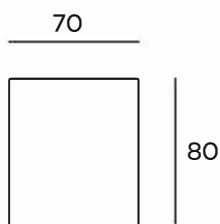

INSTALLATION

Suspended version

CONNECTION

Non dimmable luminaires are delivered with 3-pole terminal block
Luminaires for dimming are delivered with 5-pole terminal block

MATERIAL

The body of the luminaire is curved extruded aluminium, powder coated finish

LIGHT SOURCE

LED Tridonic or TCI, min. 150Lm/W, 3000K or 4000K

DIFFUSER

PMMA OPAL
PRISMATIC

LIGHT DISTRIBUTION

Direct symmetrical
Direct symmetrical / Passive indirect symmetrical

EMERGENCY LIGHTING

A unit with integrated emergency is an option

DIMMING

Most models can be delivered with ballast for dimming (TOUCHDIM, DALI)