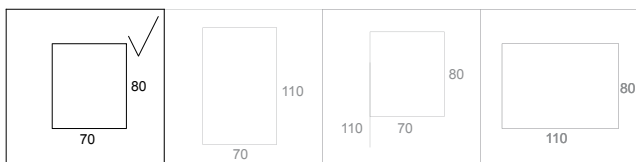

see page 18

see page 20

see page 24

ACCESSORIES

- SPPKBO3075 (3X0,75)
- SPPKBO5075 (5X0,75)
- TRANSPARENT CABLE 2 METRES WITH CEILING BOX