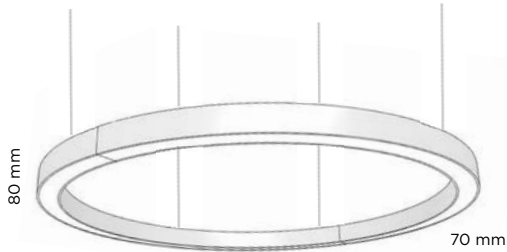

- _____ SBS/GI500
- _____ SBS/GI700
- _____ SBS/GI900
- _____ SBS/GI1220
- _____ SBS/GI1500
- _____ SBS/GI2000
- _____ SBS/GI2500
- _____ SBS/GI3000
- _____ SBS/GI4000
- _____ SBS/GI5000
- _____ SBS/GI6000

DIRECT CODE	Ø (mm)	W	Lm from 3000K/4000K
SBS/GI500	540	24	3200/3350
SBS/GI700	708	29	4690/4970
SBS/GI900	898	37	6030/6390
SBS/GI1220	1170	50	8040/8520
SBS/GI1500	1450	66	10720/11360
SBS/GI2000	1900	82	13400/14200
SBS/GI2500	2423	99	16080/17040
SBS/GI3000	3020	132	21440/22720
SBS/GI4000	4208	164	26800/28400
SBS/GI5000	5096	230	37520/39760
SBS/GI6000	5817	263	42880/45400

DIRECT/ INDIRECT CODE	Ø (mm)	W	Lm from 3000K/4000K
SBS/GI500/DI	540	24	3200/3350
SBS/GI700/DI	708	29	4690/4970
SBS/GI900/DI	898	37	6030/6390
SBS/GI1220/DI	1170	50	8040/8520
SBS/GI1500/DI	1450	66	10720/11360
SBS/GI2000/DI	1900	82	13400/14200
SBS/GI2500/DI	2423	99	16080/17040
SBS/GI3000/DI	3020	132	21440/22720
SBS/GI4000/DI	4208	164	26800/28400
SBS/GI5000/DI	5096	230	37520/39760
SBS/GI6000/DI	5817	263	42880/45400

COLOR TEMPERATURE

3000K /3K
4000K /4K

OPTIC

PMMA OPAL /--
PRISMATIC /P

DIMMABLE OPTIONS

DALI /DALI
SWITCH DIMMABLE /SWD
WIRELESS DIMMABLE /WRS

COLORS

	WHITE	/WH
	BLACK	/BL
	SILVER	/SI
	ANTRACIT	/AT
	GOLD	/GL
	BRONZE	/BR

Delivered incl. 2 m self-locking suspensions