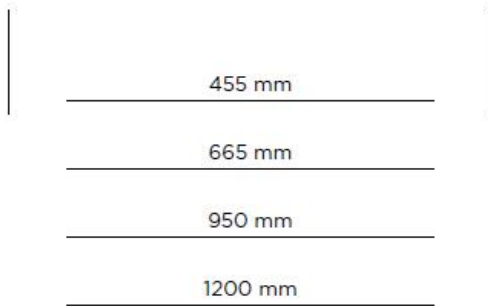

Belo_GI_75/110

Installation

Pendant or surface mounted version.

Connection

Non dimmable luminaire are equipped by 3-pole terminal block

Luminaires for dimming are delivered with 5-pole terminal block

Material

The body of the luminaire is curved extruded aluminium, powder coated finish

Light source

LED Tridonic or TCI, min. 125lm/W, 3000K or 4000K

Diffuser

PMMA acryl satine

Light distribution

Direct symmetrical

Emergency lighting