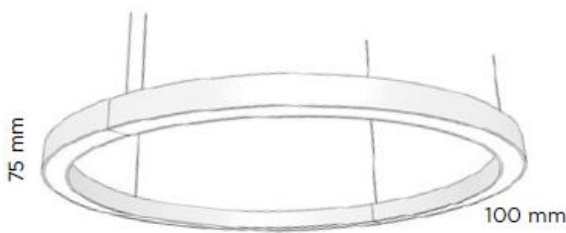

Belo_GI_75/110

Installation

Pendant or surface mounted version.

Connection

Non dimmable luminaire are equipped by 3-pole terminal block

Luminaires for dimming are delivered with 5-pole terminal block

Material

The body of the luminaire is curved extruded aluminium, powder coated finish

Light source

LED Tridonic or TCI, min. 125lm/W, 3000K or 4000K

Diffuser

PMMA acryl satine

Light distribution

Direct symmetrical

Emergency lighting