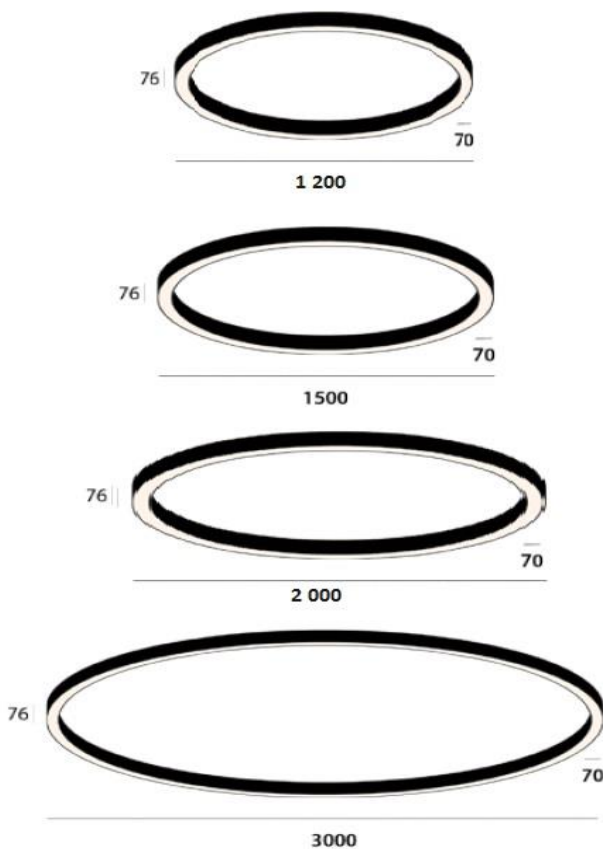

Accessories

Installation fittings and supplementary details, see accessories