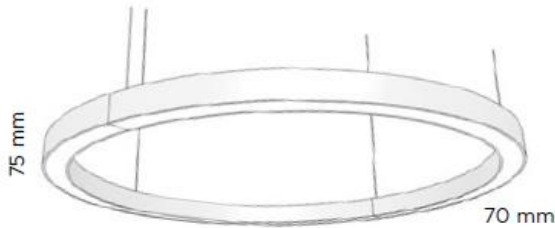

## Installation

Pendant or surface mounted version.

## Connection

Non dimmable luminaire are equipped by 3-pole terminal block

Luminaires for dimming are delivered with 5-pole terminal block