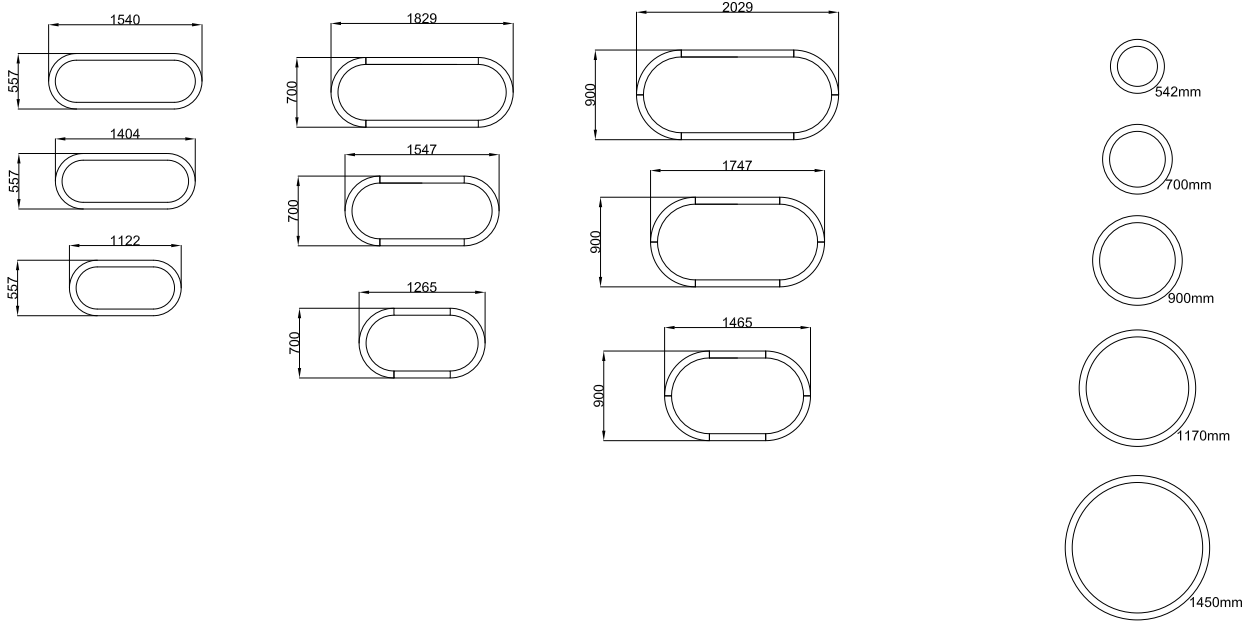

MATERIAL

The body of the luminaire is curved extruded aluminium, powder coated finish

LIGHT SOURCE

LED Tridonic or TCI, min. 150Lm/W, 3000K or 4000K

DIFFUSER

PMMA OPAL
PRISMATIC

LIGHT DISTRIBUTION

Direct symmetrical

DIMMING

Most models can be delivered with ballast for dimming (TOUCHDIM, DALI)

OVALS

CODE	mm	W	Lm (light source)
SBS/80/FLOW/OV/557/1540	557x1540	49	8328/7956
SBS/80/FLOW/OV/557/1404	557x1404	45	7634/7293
SBS/80/FLOW/OV/557/1122	557x1122	36	6246/5967
SBS/80/FLOW/OV/700/1829	700x1829	62	10650/10050
SBS/80/FLOW/OV/700/1547	700x1547	54	9230/8710
SBS/80/FLOW/OV/700/1265	700x1265	47	7650/7210
SBS/80/FLOW/OV/900/2029	900x2029	73	11750/11190
SBS/80/FLOW/OV/900/1747	900x1747	62	10650/10050
SBS/80/FLOW/OV/900/1465	900x1465	55	9070/8550