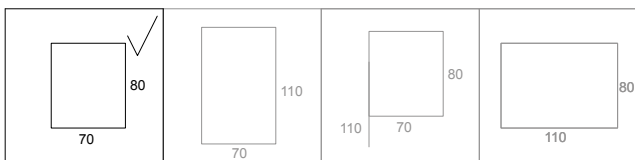

COLOR TEMPERATURE

3000K /3K
4000K /4K

OPTIC

PMMA OPAL /--
PRISMATIC /P

DIMMABLE OPTIONS

DALI /DALI
SWITCH DIMMABLE /SWD
WIRELESS DIMMABLE /WRS

Delivered incl. 2 m self-locking suspensions

COLORS

	WHITE	/WH
	BLACK	/BL
	SILVER	/SI
	ANTRACIT	/AT
	GOLD	/GL
	BRONZE	/BR

ACCESSORIES

- 80 SPPKBO3075 (3X0,75)
- 110 SPPKBO5075 (5X0,75)
- 25 TRANSPARENT CABLE 2 METRES WITH CEILING BOX