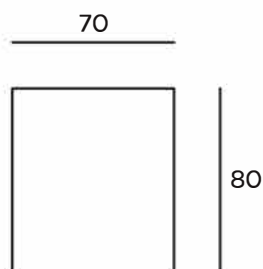

□ BELO_LO_PO_80 CEILING

ARCHILIGHT

INSTALLATION

Ceiling version

CONNECTION

Non dimmable luminaires are delivered with 3-pole terminal block
Luminaires for dimming are delivered with 5-pole terminal block

MATERIAL

The body of the luminaire is curved extruded aluminium, powder coated finish

LIGHT SOURCE

LED Tridonic or TCI, min. 150Lm/W, 3000K or 4000K

DIFFUSER

PMMA OPAL
PRISMATIC

LIGHT DISTRIBUTION

Direct symmetrical