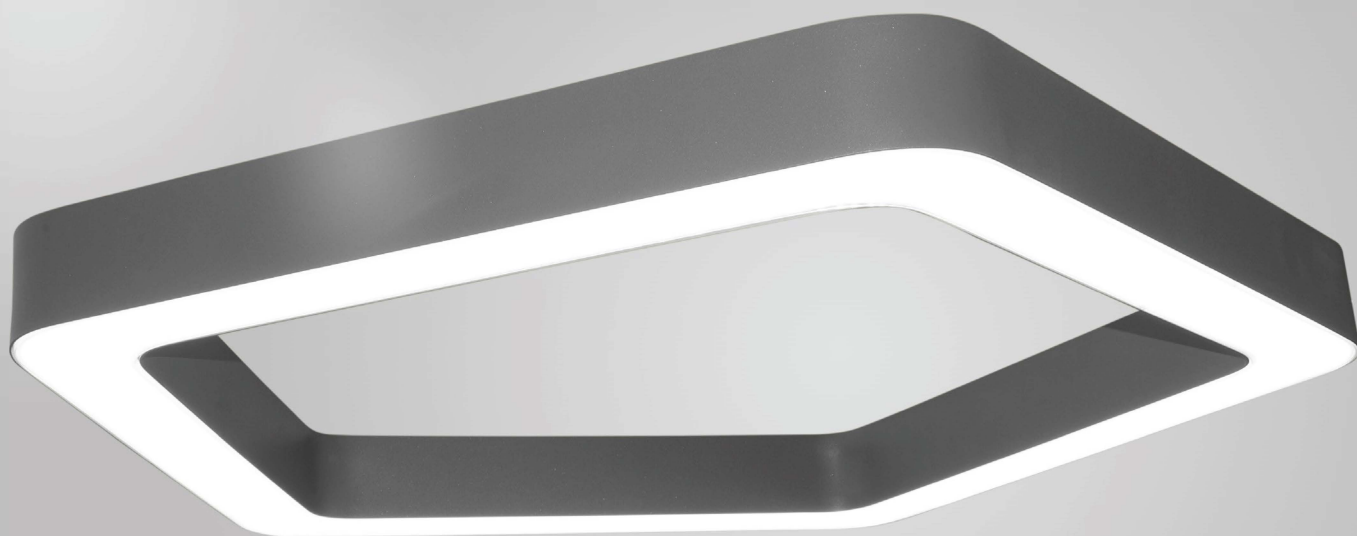

□ BELO_LO_PO_80 CEILING

ARCHILIGHT

INSTALLATION

Ceiling version

CONNECTION

Non dimmable luminaires are delivered with 3-pole terminal block
Luminaires for dimming are delivered with 5-pole terminal block

MATERIAL

The body of the luminaire is curved extruded aluminium, powder coated finish

LIGHT SOURCE

LED Tridonic or TCI, min. 150Lm/W, 3000K or 4000K

DIFFUSER

PMMA OPAL
PRISMATIC

LIGHT DISTRIBUTION

Direct symmetrical