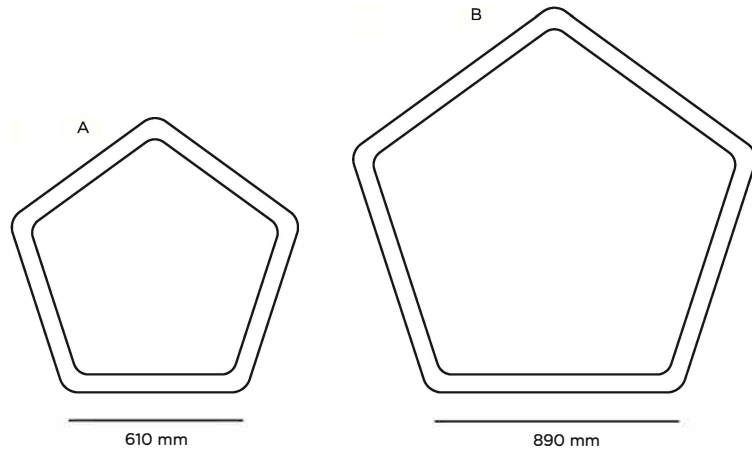

DIRECT CODE	(mm)	W	Lm from 3000K/4000K
SBC/80/PO/A	610x80	41	6700/7100
SBC/80/PO/B	890x80	62	10050/10650

COLOR TEMPERATURE

3000K	/3K
4000K	/4K

OPTIC

PMMA OPAL	/--
PRISMATIC	/P

DIMMABLE OPTIONS

DALI, TOUCHDIM	/DALI
WIRELESS	/WRS

COLORS

	WHITE	/WH
	BLACK	/BL
	SILVER	/SI
	ANTRACIT	/AT
	GOLD	/GL
	BRONZE	/BR