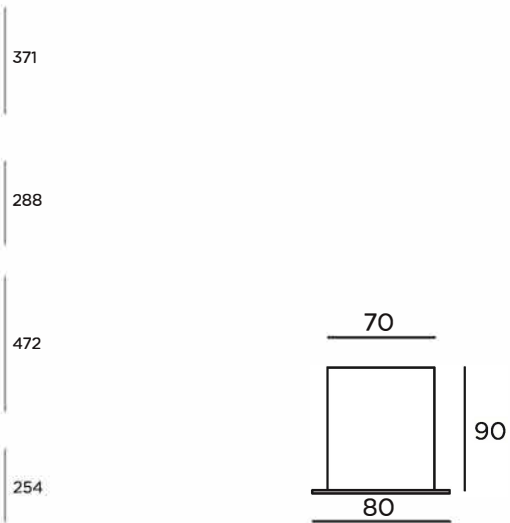

□ BELO LOS 80 RECESSED

DIRECT CODE	(mm)	W	Lm from 3000K/4000K
SBV/LO/SA	1500x80x90 (D=1200)	26	4020/4260
SBV/LO/SB	1580x80x90 (D=1500)	26	4020/4260
SBV/LO/SC	2000x80x90 (D=1500)	33	5360/5680
SBV/LO/SD	1740x80x90 (D=2000)	26	4020/4260