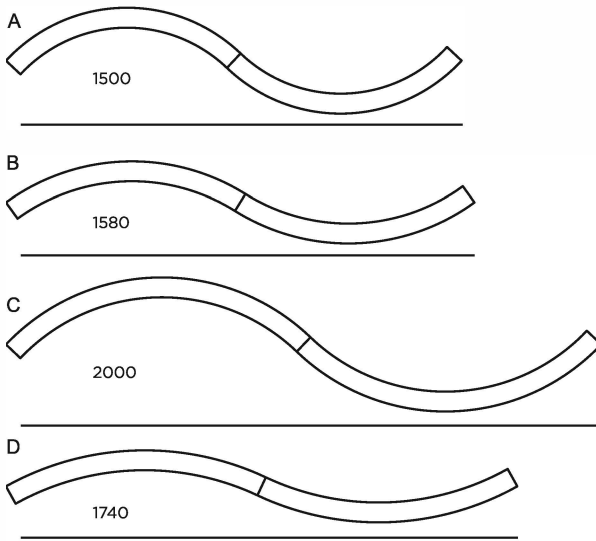

□ BELO LOS 80 RECESSED

DIRECT CODE	(mm)	W	Lm from 3000K/4000K
SBV/LO/SA	1500x80x90 (D=1200)	26	4020/4260
SBV/LO/SB	1580x80x90 (D=1500)	26	4020/4260
SBV/LO/SC	2000x80x90 (D=1500)	33	5360/5680
SBV/LO/SD	1740x80x90 (D=2000)	26	4020/4260

CONNECTION

Non dimmable luminaires are delivered with 3-pole terminal block
Luminaires for dimming are delivered with 5-pole terminal block

MATERIAL

The body of the luminaire is curved extruded aluminium, powder coated finish