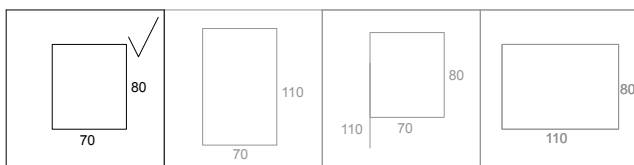

COLORS

	WHITE	/WH
	BLACK	/BL
	SILVER	/SI
	ANTRACIT	/AT
	GOLD	/GL
	BRONZE	/BR

CODE	mm	W	Lm (light source)
SBS/80/SKY	770x770	21	3200/3010