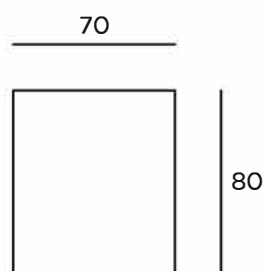

DIMMING

Most models can be delivered with ballast for dimming (TOUCHDIM, DALI)