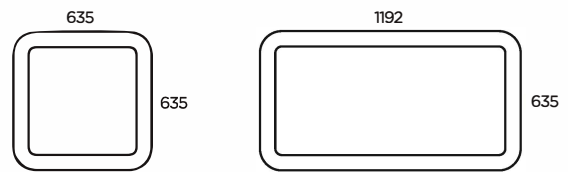

LIGHT SOURCE

LED Tridonic or TCI, min. 150Lm/W, 3000K or 4000K

DIFFUSER

PMMA OPAL
PRISMATIC

LIGHT DISTRIBUTION

Direct symmetrical

EMERGENCY LIGHTING

A unit with integrated emergency is an option

DIMMING

Most models can be delivered with ballast for dimming (TOUCHDIM, DALI)

- A 1225 _____
- B 1507 _____
- C 1789 _____
- D 2071 _____

DIRECT CODE	(mm)	W	Lm from 3000K/4000K
SBC/80/SQ/600	635x635x80	33	5360/5680
SBC/80/SQ/1200	1192x635x80	50	8040/8520
SBC/80/SQ/AA	1225x1225x80	66	10720/11360
SBC/80/SQ/AB	1225x1507x80	74	12060/12780
SBC/80/SQ/AC	1225x1789x80	81	13400/14200
SBC/80/SQ/AD	1225x2071x80	91	14740/15620
SBC/80/SQ/BB	1507x1507x80	81	13400/14200
SBC/80/SQ/BC	1507x1789x80	91	14740/15620
SBC/80/SQ/BD	1507x2071x80	98	16080/17040
SBC/80/SQ/CC	1789x1789x80	98	16080/17040
SBC/80/SQ/CD	1789x2071x80	114	17420/18460
SBC/80/SQ/DD	2071x2071x80	115	18760/19880