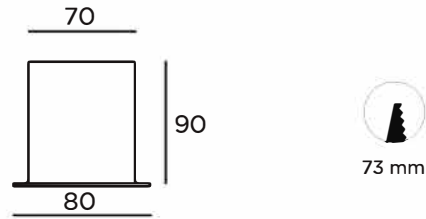

□ BELO\_LO\_SQ\_80 RECESSED

ARCHILIGHT

A	1225
B	1507
C	1789
D	2071