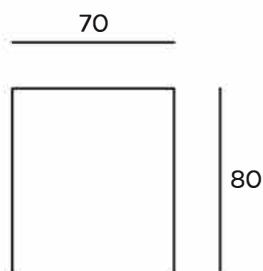

□ BELO_LO_SQ_80 SUSPENDED

ARCHILIGHT

INSTALLATION

Suspended version

CONNECTION

Non dimmable luminaires are delivered with 3-pole terminal block
Luminaires for dimming are delivered with 5-pole terminal block

MATERIAL

The body of the luminaire is curved extruded aluminium, powder coated finish

LIGHT SOURCE

LED Tridonic or TCI, min. 150Lm/W, 3000K or 4000K

DIFFUSER

PMMA OPAL
PRISMATIC

LIGHT DISTRIBUTION

Direct symmetrical
Direct symmetrical / Passive indirect symmetrical

DIRECT/ INDIRECT CODE	(mm)	W	Lm from 3000K/4000K
SBS/80/SQ/600/DI	635x635x80	33	5360/5680
SBS/80/SQ/1200/DI	1192x635x80	50	8040/8520
SBS/80/SQ/AA/DI	1225x1225x80	66	10720/11360
SBS/80/SQ/AB/DI	1225x1507x80	74	12060/12780
SBS/80/SQ/AC/DI	1225x1789x80	81	13400/14200
SBS/80/SQ/AD/DI	1225x2071x80	91	14740/15620
SBS/80/SQ/BB/DI	1507x1507x80	81	13400/14200
SBS/80/SQ/BC/DI	1507x1789x80	91	14740/15620
SBS/80/SQ/BD/DI	1507x2071x80	98	16080/17040
SBS/80/SQ/CC/DI	1789x1789x80	98	16080/17040
SBS/80/SQ/CD/DI	1789x2071x80	114	17420/18460
SBS/80/SQ/DD/DI	2071x2071x80	115	18760/19880