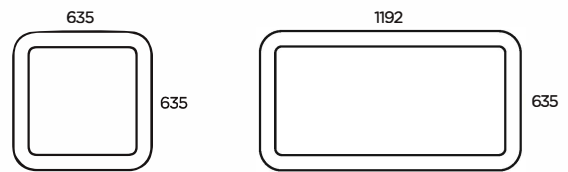

- A 1225 _____
- B 1507 _____
- C 1789 _____
- D 2071 _____

DIRECT CODE	(mm)	W	Lm from 3000K/4000K
SBS/80/SQ/600	635x635x80	33	5360/5680
SBS/80/SQ/1200	1192x635x80	50	8040/8520
SBS/80/SQ/AA	1225x1225x80	66	10720/11360
SBS/80/SQ/AB	1225x1507x80	74	12060/12780
SBS/80/SQ/AC	1225x1789x80	81	13400/14200
SBS/80/SQ/AD	1225x2071x80	91	14740/15620
SBS/80/SQ/BB	1507x1507x80	81	13400/14200
SBS/80/SQ/BC	1507x1789x80	91	14740/15620
SBS/80/SQ/BD	1507x2071x80	98	16080/17040
SBS/80/SQ/CC	1789x1789x80	98	16080/17040
SBS/80/SQ/CD	1789x2071x80	114	17420/18460
SBS/80/SQ/DD	2071x2071x80	115	18760/19880

DIRECT/ INDIRECT CODE	(mm)	W	Lm from 3000K/4000K
SBS/80/SQ/600/DI	635x635x80	33	5360/5680
SBS/80/SQ/1200/DI	1192x635x80	50	8040/8520
SBS/80/SQ/AA/DI	1225x1225x80	66	10720/11360
SBS/80/SQ/AB/DI	1225x1507x80	74	12060/12780
SBS/80/SQ/AC/DI	1225x1789x80	81	13400/14200
SBS/80/SQ/AD/DI	1225x2071x80	91	14740/15620
SBS/80/SQ/BB/DI	1507x1507x80	81	13400/14200
SBS/80/SQ/BC/DI	1507x1789x80	91	14740/15620
SBS/80/SQ/BD/DI	1507x2071x80	98	16080/17040
SBS/80/SQ/CC/DI	1789x1789x80	98	16080/17040
SBS/80/SQ/CD/DI	1789x2071x80	114	17420/18460
SBS/80/SQ/DD/DI	2071x2071x80	115	18760/19880

COLOR TEMPERATURE

3000K /3K
4000K /4K

OPTIC

PMMA OPAL /--
PRISMATIC /P

DIMMABLE OPTIONS

DALI, TOUCHDIM /DALI
WIRELESS /WRS

COLORS

	WHITE	/WH
	BLACK	/BL
	SILVER	/SI
	ANTRACIT	/AT
	GOLD	/GL
	BRONZE	/BR

ACCESSORIES

- SPPKBO3075 (3X0,75)
- SPPKBO5075 (5X0,75)
- TRANSPARENT CABLE 2 METRES WITH CEILING BOX

Delivered incl. 2 m self-locking suspensions