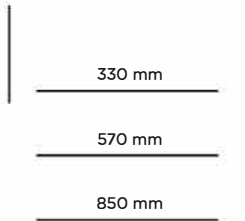

DIRECT CODE	(mm)	W	Lm from 3000K/4000K
SBC/50/QA/330	330x330x50	8	1340/1400
SBC/50/QA/570	570x570x50	32	5360/5600
SBC/50/QA/850	850x850x50	72	11160/12600

DIRECT/INDIRECT CODE	(mm)	W	Lm from 3000K/4000K
SBC/50/QA/330/DI	330x330x50	8	1340/1400
SBC/50/QA/570/DI	570x570x50	32	5360/5600
SBC/50/QA/850/DI	850x850x50	72	11160/12600

COLOR TEMPERATURE

3000K	/3K
4000K	/4K

OPTIC

PMMA OPAL	/--
PRISMATIC	/P

DIMMABLE OPTIONS

DALI, TOUCHDIM	/DALI
WIRELESS	/WRS

COLORS

	WHITE	/WH
	BLACK	/BL
	SILVER	/SI
	ANTRACIT	/AT
	GOLD	/GL
	BRONZE	/BR