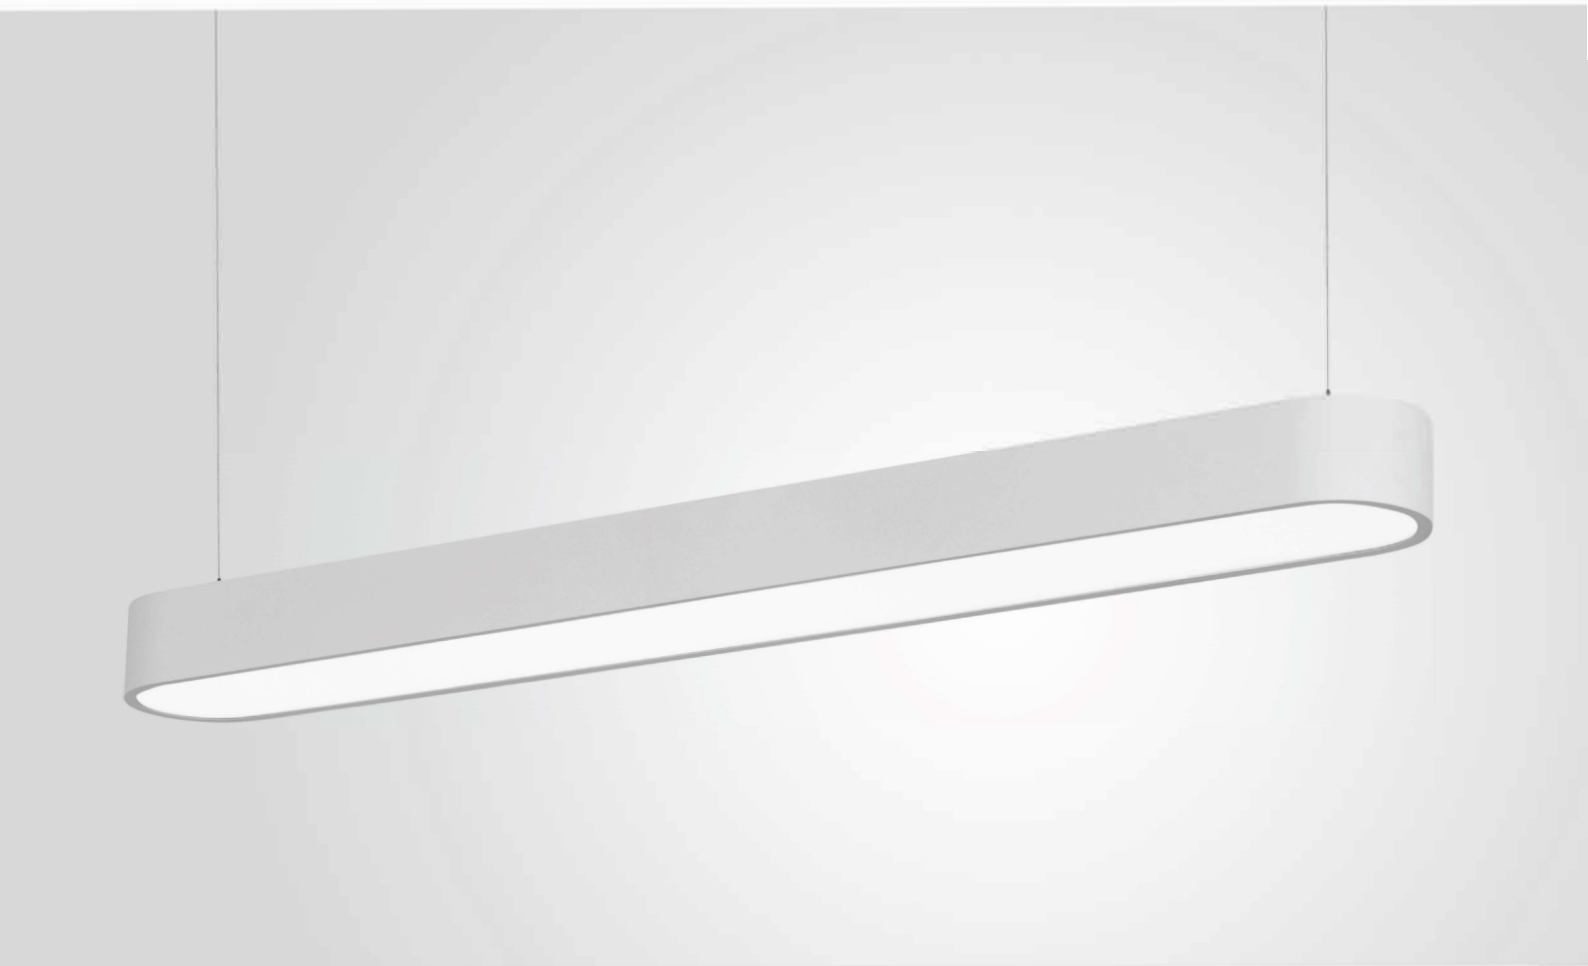

□ CUBUS_R SUSPENDED

ARCHILIGHT

140

80

600

900

1200

1500

INSTALLATION

Suspended version

CONNECTION

Non dimmable luminaires are delivered with 3-pole terminal block
Luminaires for dimming are delivered with 5-pole terminal block

MATERIAL

The body of the luminaire is curved extruded aluminium, powder coated finish