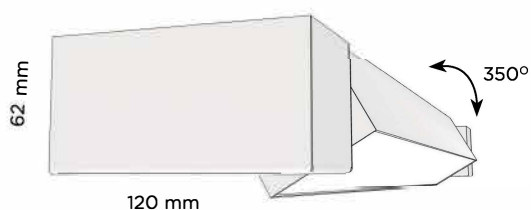

□ CUBUS ROTARY WALL

703 mm
978 mm
1263 mm
1543 mm

ARCHILIGHT

INSTALLATION

Wall version

CONNECTION

Non dimmable luminaires are delivered with 3-pole terminal block
Luminaires for dimming are delivered with 5-pole terminal block

MATERIAL

The body of the luminaire is extruded aluminium,
eloxed or powder coated finish

LIGHT SOURCE

LED Tridonic or TCI, min. 150Lm/W, 3000K or 4000K

DIFFUSER

PMMA OPAL
PRISMATIC

LIGHT DISTRIBUTION

Direct symmetrical
Direct symmetrical / active indirect symmetrical