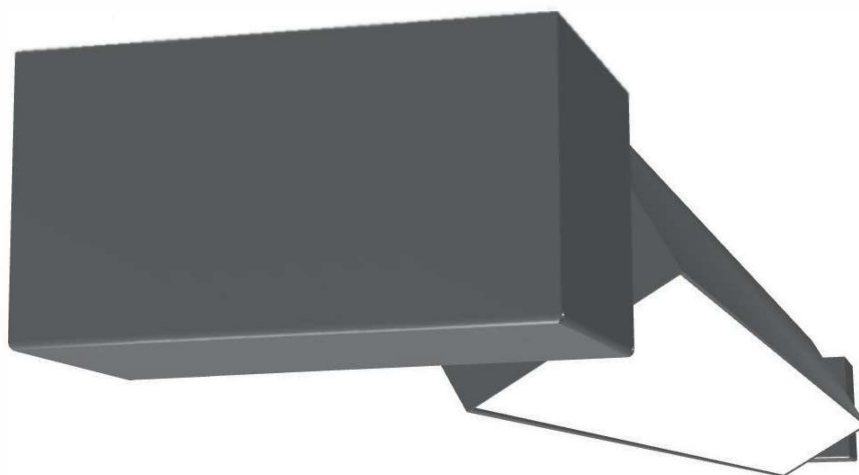

COLOR TEMPERATURE

3000K /3K
4000K /4K

OPTIC

PMMA OPAL /--
PRISMATIC /P

DIMMABLE OPTIONS

DALI, TOUCHDIM /DALI
WIRELESS /WRS

DIRECT CODE	(mm)	W	Lm from 3000K/4000K
SCRW130LED	703	9	1260/1340
SCRW250LED	703	17	2100/2260
SCRW195LED	978	13	1890/2010
SCRW375LED	978	26	3150/3390
SCRW260LED	1263	18	2520/2680
SCRW500LED	1263	34	4200/4520
SCRW325LED	1543	22	3150/3350
SCRW625LED	1543	43	5250/5650

COLORS

	ELOX	/...
	WHITE	/WH
	BLACK	/BL
	SILVER	/SI
	ANTRACIT	/AT
	GOLD	/GL
	BRONZE	/BR