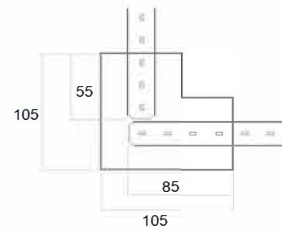

ACCESSORIES

RECESSED

CODE	L (mm)	W	Lm from 3000K/4000K
SCVXLPPES60	595x80x90	9	1340/1420
SCVXLPPES90	850x80x90	13	2010/2130
SCVXLPPES120	1135x80x90	17	2680/2840
SCVXLPPES150	1415x80x90	21	3350/3550
SCVXLPPES170	1700x80x90	26	4020/4260
SCVXLPPES200	1980x90x80	29	4690/4970
SCVXLPPES230	2265x80x90	33	5360/5680
SCVXLPPES280	2825x80x90	41	6700/7100

COLORS

	ELOX	/..
	WHITE	/WH
	BLACK	/BL
	SILVER	/SI
	ANTRACIT	/AT
	GOLD	/GL
	BRONZE	/BR

LENGTH of modules for assembly when delivered with SCXLPS90

- 55 mm (for 1 pc SCSP9090) /L1
- 85 mm (for 1 pc SCSP9090) /L2
- 140 mm (for 2 pcs SCSP9090) /L3