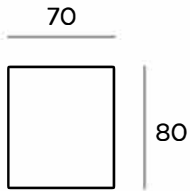

2. SUSPENDED / CEILING / RECESSED

3. SUSPENDED / CEILING / WALL / RECESSED

4. SUSPENDED / CEILING / RECESSED

□ CUBUS XL

SUSPENDED, CEILING, WALL

CODE SUSPENDED	CODE CEILING	CODE WALL	L (mm)	W	Lm from 3000K/4000K
SCSXLPPES60	SCCXLPPES60	SCWXLPPES60	595x70x80	9	1340/1420
SCSXLPPES90	SCCXLPPES90	SCWXLPPES90	850x70x80	13	2010/2130
SCSXLPPES120	SCCXLPPES120	SCWXLPPES120	1135x70x80	17	2680/2840
SCSXLPPES150	SCCXLPPES150	SCWXLPPES150	1415x70x80	21	3350/3550
SCSXLPPES170	SCCXLPPES170	SCWXLPPES170	1700x70x80	26	4020/4260
SCSXLPPES200	SCCXLPPES200	SCWXLPPES200	1980x70x80	29	4690/4970
SCSXLPPES230	SCCXLPPES230	SCWXLPPES230	2265x70x80	33	5360/5680
SCSXLPPES280	SCCXLPPES280	SCWXLPPES280	2825x70x80	41	6700/7100

COLORS

	ELOX	/..
	WHITE	/WH
	BLACK	/BL
	SILVER	/SI
	ANTRACIT	/AT
	GOLD	/GL
	BRONZE	/BR

LENGTH of modules for assembly when delivered with SCXLPS90

- 55 mm (for 1 pc SCSP9090) /L1
- 85 mm (for 1 pc SCSP9090) /L2
- 140 mm (for 2 pcs SCSP9090) /L3