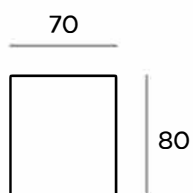

□ CUBUS XL SUSPENDED, CEILING, WALL, RECESSED

ARCHILIGHT

INSTALLATION

Suspended, ceiling, wall or recessed version

CONNECTION

Non dimmable luminaires are delivered with 3-pole terminal block, through wired
Luminaires for dimming are delivered with 5-pole terminal block, through wired

MATERIAL

The body of the luminaire is extruded aluminium, powder coated finish

LIGHT SOURCE

LED Tridonic or TCI, min. 125Lm/W, 3000K or 4000K

DIFFUSER

PMMA OPAL
PRISMATIC

LIGHT DISTRIBUTION

Direct symmetrical

ACCESSORIES

RECESSED

CODE	L (mm)	W	Lm from 3000K/4000K
SCVXLPPES60	595x80x90	9	1340/1420
SCVXLPPES90	850x80x90	13	2010/2130
SCVXLPPES120	1135x80x90	17	2680/2840
SCVXLPPES150	1415x80x90	21	3350/3550
SCVXLPPES170	1700x80x90	26	4020/4260
SCVXLPPES200	1980x90x80	29	4690/4970
SCVXLPPES230	2265x80x90	33	5360/5680
SCVXLPPES280	2825x80x90	41	6700/7100

COLORS

	ELOX	/..
	WHITE	/WH
	BLACK	/BL
	SILVER	/SI
	ANTRACIT	/AT
	GOLD	/GL
	BRONZE	/BR

LENGTH of modules for assembly when delivered with SCXLPS90

- 55 mm (for 1 pc SCSP9090) /L1
- 85 mm (for 1 pc SCSP9090) /L2
- 140 mm (for 2 pcs SCSP9090) /L3