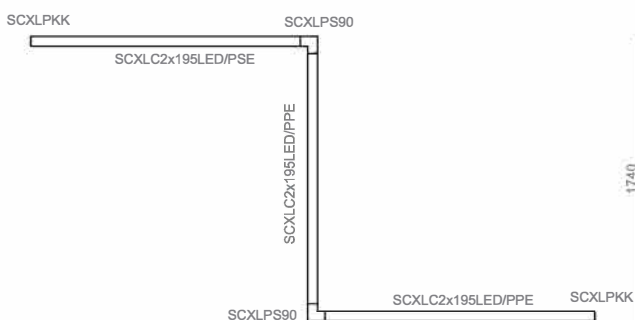

MATERIAL

The body of the luminaire is extruded aluminium, powder coated finish

LIGHT SOURCE

LED Tridonic or TCI, min. 125Lm/W, 3000K or 4000K

DIFFUSER

PMMA OPAL
PRISMATIC

LIGHT DISTRIBUTION

Direct symmetrical

2. SUSPENDED / CEILING / RECESSED

3. SUSPENDED / CEILING / WALL / RECESSED

4. SUSPENDED / CEILING / RECESSED

□ CUBUS XL

SUSPENDED, CEILING, WALL

CODE SUSPENDED	CODE CEILING	CODE WALL	L (mm)	W	Lm from 3000K/4000K
SCSXLPPES60	SCCXLPPES60	SCWXLPPES60	595x70x80	9	1340/1420
SCSXLPPES90	SCCXLPPES90	SCWXLPPES90	850x70x80	13	2010/2130
SCSXLPPES120	SCCXLPPES120	SCWXLPPES120	1135x70x80	17	2680/2840
SCSXLPPES150	SCCXLPPES150	SCWXLPPES150	1415x70x80	21	3350/3550
SCSXLPPES170	SCCXLPPES170	SCWXLPPES170	1700x70x80	26	4020/4260
SCSXLPPES200	SCCXLPPES200	SCWXLPPES200	1980x70x80	29	4690/4970
SCSXLPPES230	SCCXLPPES230	SCWXLPPES230	2265x70x80	33	5360/5680
SCSXLPPES280	SCCXLPPES280	SCWXLPPES280	2825x70x80	41	6700/7100

COLORS

	ELOX	/..
	WHITE	/WH
	BLACK	/BL
	SILVER	/SI
	ANTRACIT	/AT
	GOLD	/GL
	BRONZE	/BR

LENGTH of modules for assembly when delivered with SCXLPS90

- 55 mm (for 1 pc SCSP9090) /L1
- 85 mm (for 1 pc SCSP9090) /L2
- 140 mm (for 2 pcs SCSP9090) /L3