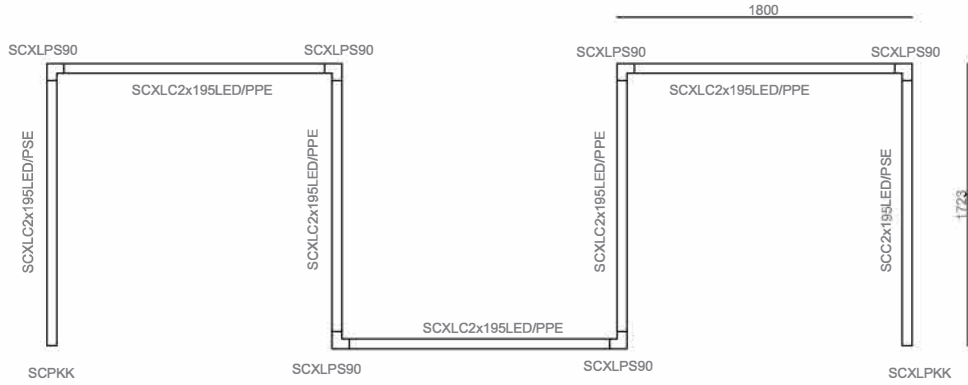

MATERIAL

The body of the luminaire is extruded aluminium, powder coated finish

LIGHT SOURCE

LED Tridonic or TCI, min. 125Lm/W, 3000K or 4000K

DIFFUSER

PMMA OPAL
PRISMATIC

LIGHT DISTRIBUTION

Direct symmetrical

2. SUSPENDED / CEILING / RECESSED

3. SUSPENDED / CEILING / WALL / RECESSED

4. SUSPENDED / CEILING / RECESSED

□ CUBUS XL

SUSPENDED, CEILING, WALL

CODE SUSPENDED	CODE CEILING	CODE WALL	L (mm)	W	Lm from 3000K/4000K
SCSXLPPES60	SCCXLPPES60	SCWXLPPES60	595x70x80	9	1340/1420
SCSXLPPES90	SCCXLPPES90	SCWXLPPES90	850x70x80	13	2010/2130
SCSXLPPES120	SCCXLPPES120	SCWXLPPES120	1135x70x80	17	2680/2840
SCSXLPPES150	SCCXLPPES150	SCWXLPPES150	1415x70x80	21	3350/3550
SCSXLPPES170	SCCXLPPES170	SCWXLPPES170	1700x70x80	26	4020/4260
SCSXLPPES200	SCCXLPPES200	SCWXLPPES200	1980x70x80	29	4690/4970
SCSXLPPES230	SCCXLPPES230	SCWXLPPES230	2265x70x80	33	5360/5680
SCSXLPPES280	SCCXLPPES280	SCWXLPPES280	2825x70x80	41	6700/7100

ACCESSORIES

RECESSED

CODE	L (mm)	W	Lm from 3000K/4000K
SCVXLPPES60	595x80x90	9	1340/1420
SCVXLPPES90	850x80x90	13	2010/2130
SCVXLPPES120	1135x80x90	17	2680/2840
SCVXLPPES150	1415x80x90	21	3350/3550
SCVXLPPES170	1700x80x90	26	4020/4260
SCVXLPPES200	1980x90x80	29	4690/4970
SCVXLPPES230	2265x80x90	33	5360/5680
SCVXLPPES280	2825x80x90	41	6700/7100

COLORS

	ELOX	/..
	WHITE	/WH
	BLACK	/BL
	SILVER	/SI
	ANTRACIT	/AT
	GOLD	/GL
	BRONZE	/BR

LENGTH of modules for assembly when delivered with SCXLPS90

- 55 mm (for 1 pc SCSP9090) /L1
- 85 mm (for 1 pc SCSP9090) /L2
- 140 mm (for 2 pcs SCSP9090) /L3