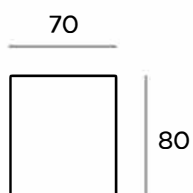

□ CUBUS XL SUSPENDED, CEILING, WALL, RECESSED

ARCHILIGHT

INSTALLATION

Suspended, ceiling, wall or recessed version

CONNECTION

Non dimmable luminaires are delivered with 3-pole terminal block, through wired
Luminaires for dimming are delivered with 5-pole terminal block, through wired

MATERIAL

The body of the luminaire is extruded aluminium, powder coated finish

LIGHT SOURCE

LED Tridonic or TCI, min. 125Lm/W, 3000K or 4000K

DIFFUSER

PMMA OPAL
PRISMATIC

LIGHT DISTRIBUTION

Direct symmetrical

ACCESSORIES

RECESSED

CODE	L (mm)	W	Lm from 3000K/4000K
SCVXLPPES60	595x80x90	9	1340/1420
SCVXLPPES90	850x80x90	13	2010/2130
SCVXLPPES120	1135x80x90	17	2680/2840
SCVXLPPES150	1415x80x90	21	3350/3550
SCVXLPPES170	1700x80x90	26	4020/4260
SCVXLPPES200	1980x90x80	29	4690/4970
SCVXLPPES230	2265x80x90	33	5360/5680
SCVXLPPES280	2825x80x90	41	6700/7100

COLORS

	WHITE	/WH
	BLACK	/BL
	SILVER	/SI
	ANTRACIT	/AT
	GOLD	/GL
	BRONZE	/BR

LENGTH of modules for assembly when delivered with SCXLPS90

- 55 mm (for 1 pc SCSP9090) /L1
- 85 mm (for 1 pc SCSP9090) /L2
- 140 mm (for 2 pcs SCSP9090) /L3