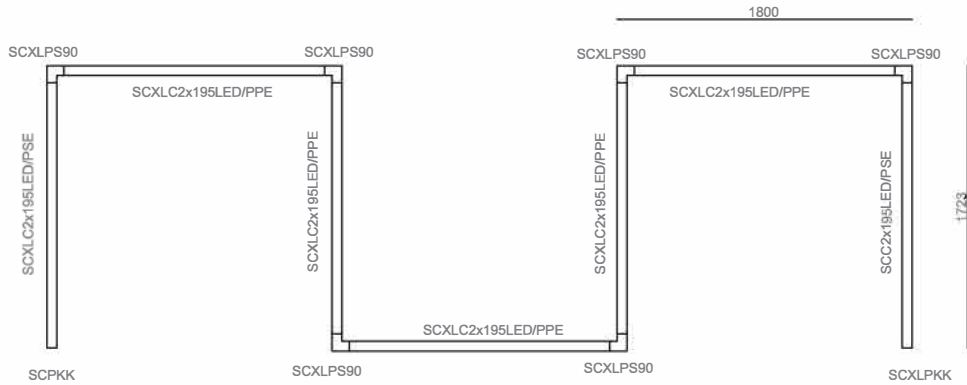

MATERIAL

The body of the luminaire is extruded aluminium, powder coated finish

LIGHT SOURCE

LED Tridonic or TCI, min. 125Lm/W, 3000K or 4000K

DIFFUSER

PMMA OPAL
PRISMATIC

LIGHT DISTRIBUTION

Direct symmetrical

2. SUSPENDED / CEILING / RECESSED

3. SUSPENDED / CEILING / WALL / RECESSED

4. SUSPENDED / CEILING / RECESSED

□ CUBUS XL

SUSPENDED, CEILING, WALL

CODE SUSPENDED	CODE CEILING	CODE WALL	L (mm)	W	Lm from 3000K/4000K
SCSXLPPES60	SCCXLPPES60	SCWXLPPES60	595x70x80	9	1340/1420
SCSXLPPES90	SCCXLPPES90	SCWXLPPES90	850x70x80	13	2010/2130
SCSXLPPES120	SCCXLPPES120	SCWXLPPES120	1135x70x80	17	2680/2840
SCSXLPPES150	SCCXLPPES150	SCWXLPPES150	1415x70x80	21	3350/3550
SCSXLPPES170	SCCXLPPES170	SCWXLPPES170	1700x70x80	26	4020/4260
SCSXLPPES200	SCCXLPPES200	SCWXLPPES200	1980x70x80	29	4690/4970
SCSXLPPES230	SCCXLPPES230	SCWXLPPES230	2265x70x80	33	5360/5680
SCSXLPPES280	SCCXLPPES280	SCWXLPPES280	2825x70x80	41	6700/7100

ACCESSORIES

RECESSED

CODE	L (mm)	W	Lm from 3000K/4000K
SCVXLPPES60	595x80x90	9	1340/1420
SCVXLPPES90	850x80x90	13	2010/2130
SCVXLPPES120	1135x80x90	17	2680/2840
SCVXLPPES150	1415x80x90	21	3350/3550
SCVXLPPES170	1700x80x90	26	4020/4260
SCVXLPPES200	1980x90x80	29	4690/4970
SCVXLPPES230	2265x80x90	33	5360/5680
SCVXLPPES280	2825x80x90	41	6700/7100

COLORS

	WHITE	/WH
	BLACK	/BL
	SILVER	/SI
	ANTRACIT	/AT
	GOLD	/GL
	BRONZE	/BR

LENGTH of modules for assembly when delivered with SCXLPS90

- 55 mm (for 1 pc SCSP9090) /L1
- 85 mm (for 1 pc SCSP9090) /L2
- 140 mm (for 2 pcs SCSP9090) /L3