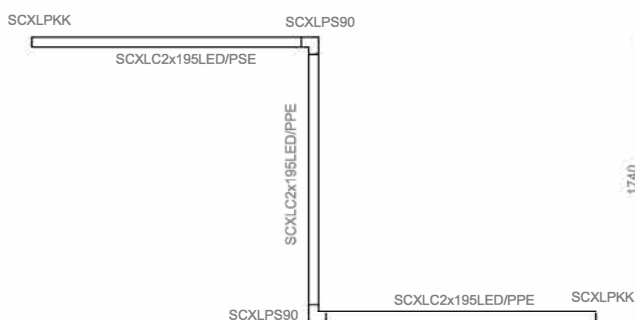

MATERIAL

The body of the luminaire is extruded aluminium, powder coated finish

LIGHT SOURCE

LED Tridonic or TCI, min. 125Lm/W, 3000K or 4000K

DIFFUSER

PMMA OPAL
PRISMATIC

LIGHT DISTRIBUTION

Direct symmetrical

2. SUSPENDED / CEILING / RECESSED

3. SUSPENDED / CEILING / WALL / RECESSED

4. SUSPENDED / CEILING / RECESSED

□ CUBUS XL

SUSPENDED, CEILING, WALL

CODE SUSPENDED	CODE CEILING	CODE WALL	L (mm)	W	Lm from 3000K/4000K
SCSXLPPES60	SCCXLPPES60	SCWXLPPES60	595x70x80	9	1340/1420
SCSXLPPES90	SCCXLPPES90	SCWXLPPES90	850x70x80	13	2010/2130
SCSXLPPES120	SCCXLPPES120	SCWXLPPES120	1135x70x80	17	2680/2840
SCSXLPPES150	SCCXLPPES150	SCWXLPPES150	1415x70x80	21	3350/3550
SCSXLPPES170	SCCXLPPES170	SCWXLPPES170	1700x70x80	26	4020/4260
SCSXLPPES200	SCCXLPPES200	SCWXLPPES200	1980x70x80	29	4690/4970
SCSXLPPES230	SCCXLPPES230	SCWXLPPES230	2265x70x80	33	5360/5680
SCSXLPPES280	SCCXLPPES280	SCWXLPPES280	2825x70x80	41	6700/7100

COLORS

	WHITE	/WH
	BLACK	/BL
	SILVER	/SI
	ANTRACIT	/AT
	GOLD	/GL
	BRONZE	/BR

LENGTH of modules for assembly when delivered with SCXLPS90

- 55 mm (for 1 pc SCSP9090) /L1
- 85 mm (for 1 pc SCSP9090) /L2
- 140 mm (for 2 pcs SCSP9090) /L3