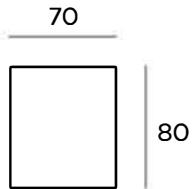

2. SUSPENDED / CEILING / RECESSED

3. SUSPENDED / CEILING / WALL / RECESSED

4. SUSPENDED / CEILING / RECESSED

□ CUBUS XL

SUSPENDED, CEILING, WALL

CODE SUSPENDED	CODE CEILING	CODE WALL	L (mm)	W	Lm from 3000K/4000K
SCSXLPPES60	SCCXLPPES60	SCWXLPPES60	595x70x80	9	1340/1420
SCSXLPPES90	SCCXLPPES90	SCWXLPPES90	850x70x80	13	2010/2130
SCSXLPPES120	SCCXLPPES120	SCWXLPPES120	1135x70x80	17	2680/2840
SCSXLPPES150	SCCXLPPES150	SCWXLPPES150	1415x70x80	21	3350/3550
SCSXLPPES170	SCCXLPPES170	SCWXLPPES170	1700x70x80	26	4020/4260
SCSXLPPES200	SCCXLPPES200	SCWXLPPES200	1980x70x80	29	4690/4970
SCSXLPPES230	SCCXLPPES230	SCWXLPPES230	2265x70x80	33	5360/5680
SCSXLPPES280	SCCXLPPES280	SCWXLPPES280	2825x70x80	41	6700/7100

COLORS

	WHITE	/WH
	BLACK	/BL
	SILVER	/SI
	ANTRACIT	/AT
	GOLD	/GL
	BRONZE	/BR

LENGTH of modules for assembly when delivered with SCXLPS90

- 55 mm (for 1 pc SCSP9090) /L1
- 85 mm (for 1 pc SCSP9090) /L2
- 140 mm (for 2 pcs SCSP9090) /L3