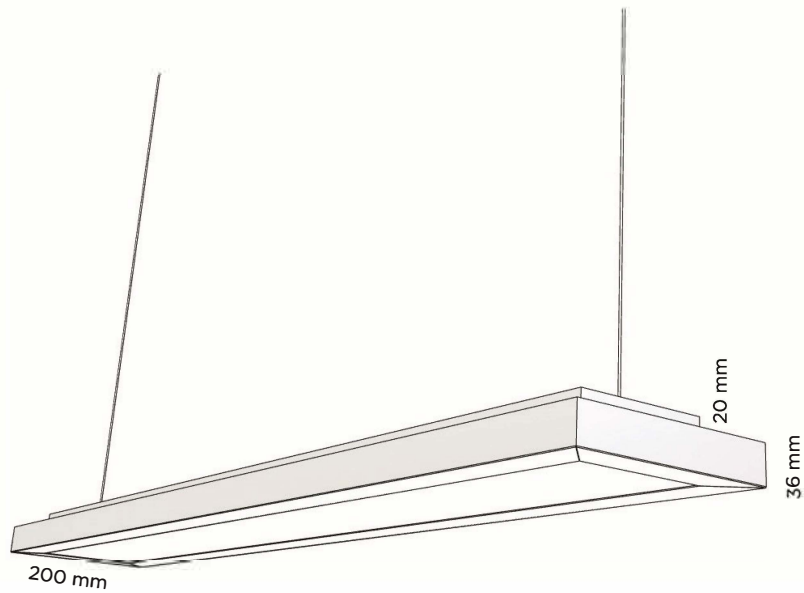

COLOR TEMPERATURE

3000K /3K
4000K /4K

OPTIC

PMMA OPAL /--
PRISMATIC /P

DIMMABLE OPTIONS

DALI, TOUCHDIM /DALI
WIRELESS /WRS

DIRECT CODE	(mm)	W	Lm from 3000K/4000K
SFS2500	1200x200x36	33	5360/5680
SFS2625	1500x200x36	41	6700/7100

DIRECT/INDIRECT CODE	(mm)	W	Lm from 3000K/4000K
SFS2500/DI	1200x200x36	55	7110/7820
SFS2625/DI	1500x200x36	62	8400/8980

Delivered incl. 2 m self-locking suspensions

COLORS

	ELOX	/...
	WHITE	/WH
	BLACK	/BL
	SILVER	/SI
	ANTRACIT	/AT
	GOLD	/GL
	BRONZE	/BR

ACCESSORIES

	75	SPPKBO3075 (3X0,75) SPPKBO5075 (5X0,75)
	25	TRANSPARENT CABLE 2 METRES WITH CEILING BOX