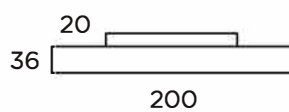

ARCHILIGHT